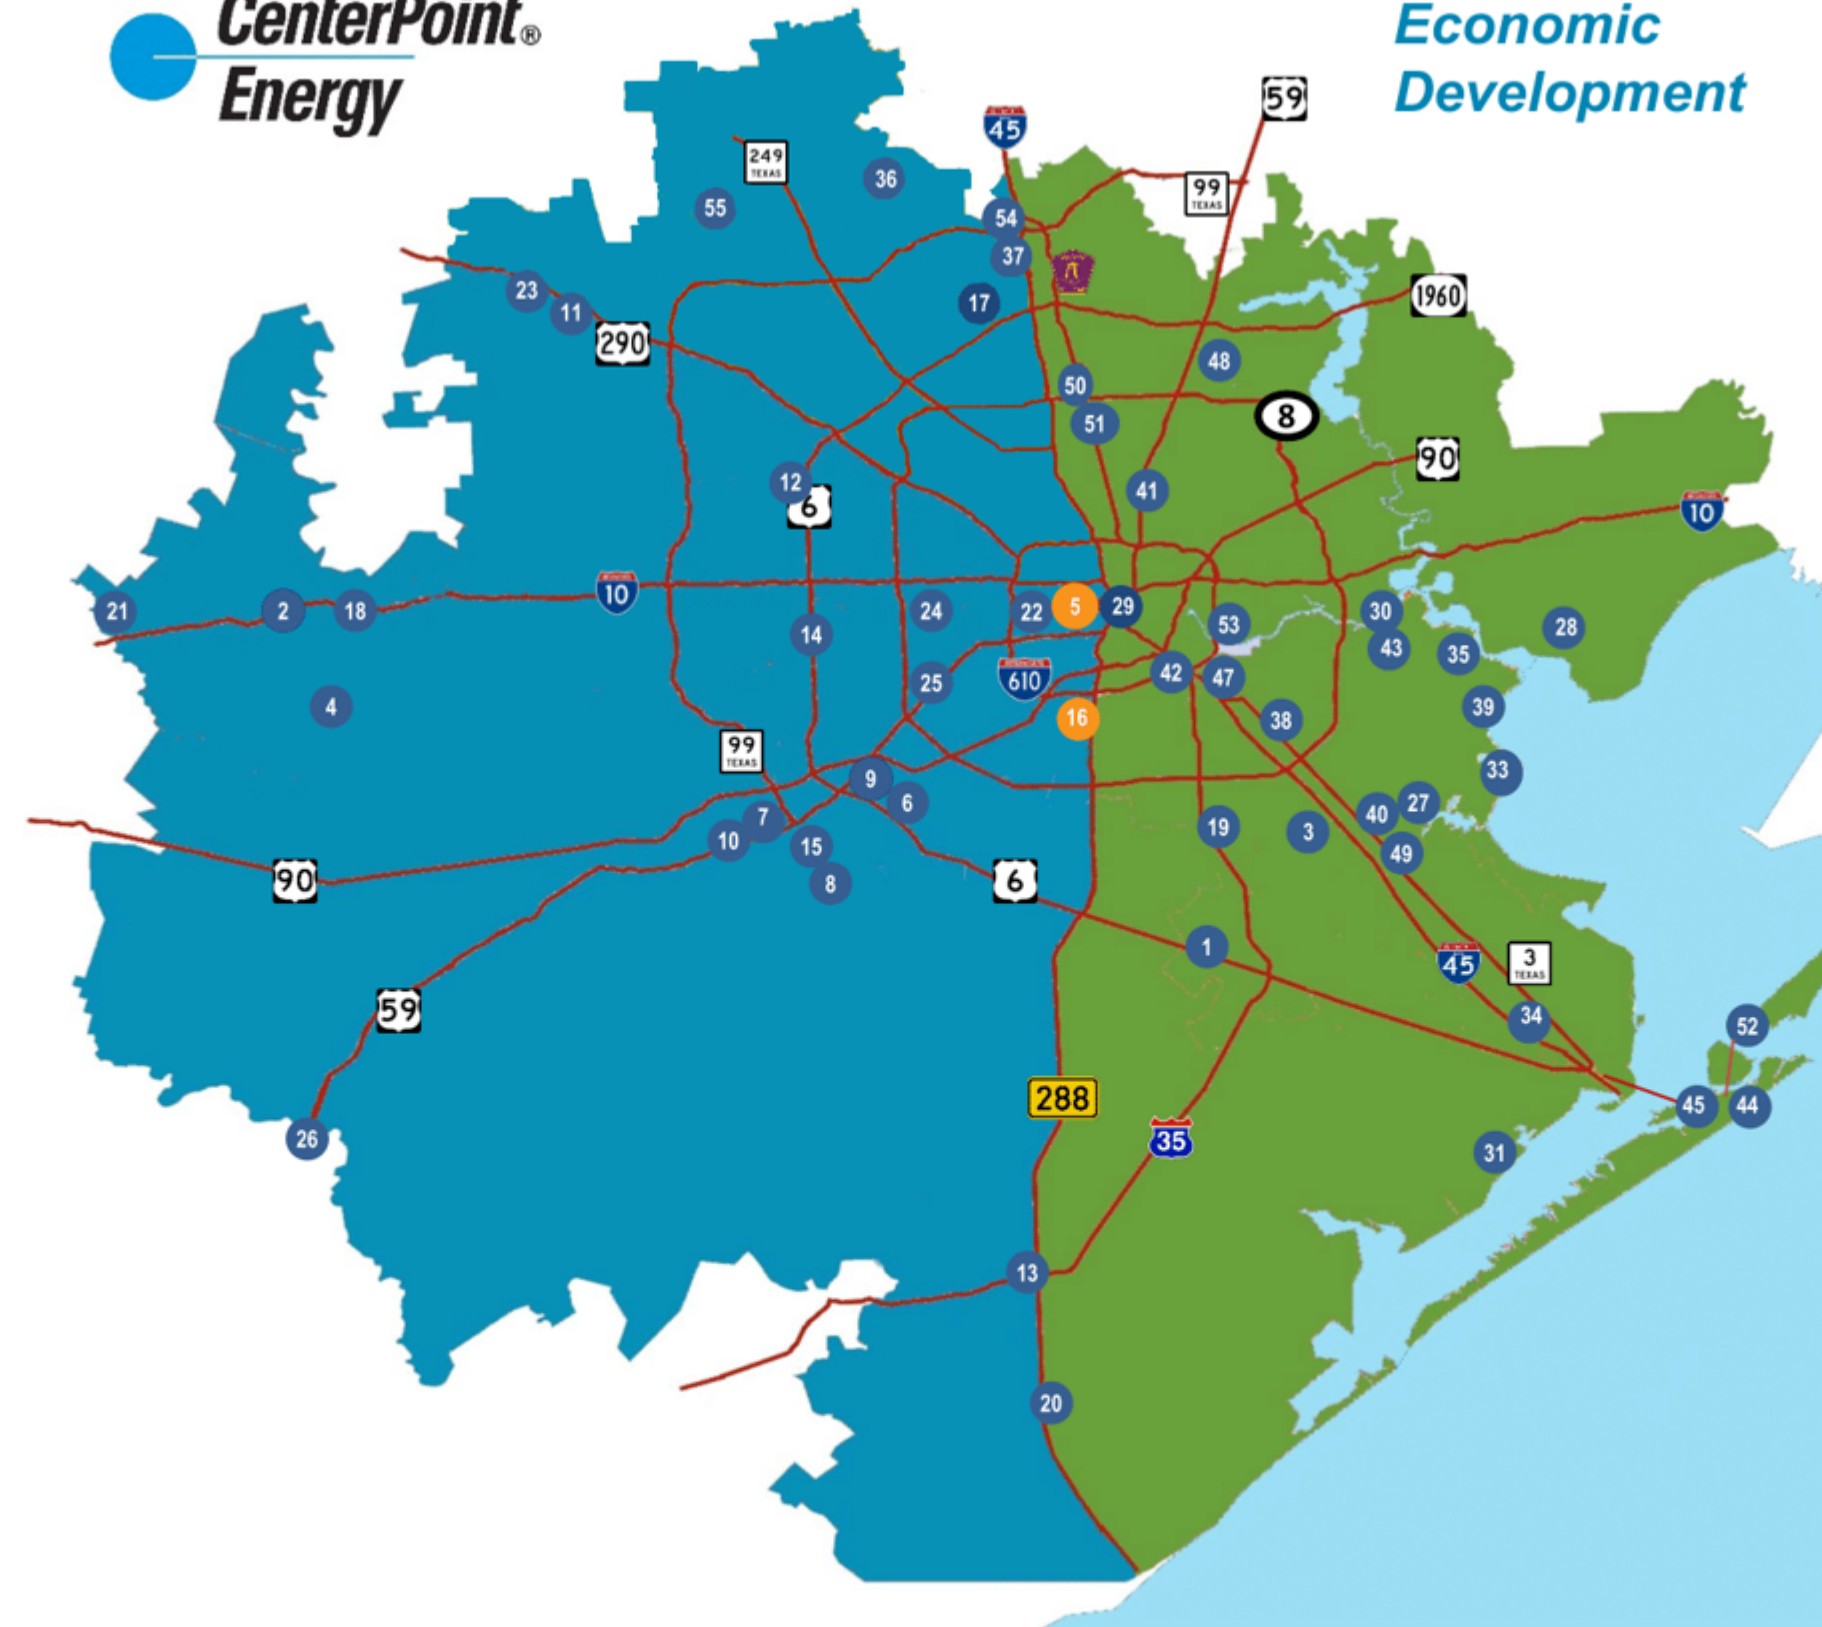

WEST REGION

- 1 City of Alvin
- 2 City of Brookshire
- 3 City of Friendswood
- 4 City of Fulshear
- 5 City of Houston
- 6 City of Missouri City
- 7 City of Richmond
- 8 City of Rosenberg
- 9 City of Stafford
- 10 City of Sugarland
- 11 City of Waller
- 12 Cy-Fair Houston Chamber of Commerce
- 13 Economic Alliance of Brazoria County
- 14 Energy Corridor District
- 15 Greater Fort Bend Economic Development Corporation
- 16 Harris County Community Economic Development
- 17 Houston Northwest
- 18 Katy Area Economic Development Council
- 19 Pearland Economic Development Corporation
- 21 Sealy Economic Development Corporation
- 22 Uptown District (Houston)
- 23 Waller County Economic Development Partnership
- 24 West Houston District
- 25 Westchase District
- 26 Wharton Economic Development Corporation
- 36 City of Magnolia
- 55 Tomball Economic Development Corporation

Economic Development

EAST REGION

- 20 Port of Freeport
- 27 Bay Area Houston Partnership (BAHEP)
- 28 Baytown/W. Chambers County Economic Development Foundation
- 29 Central Houston
- 30 City of Deer Park
- 31 City of Hitchcock
- 5 City of Houston
- 33 City of Kemah
- 34 City of La Marque
- 35 City of La Porte
- 37 City of Oakridge North
- 38 City of Pasadena
- 39 City of Seabrook
- 40 City of Webster
- 41 East Aldine Management District
- 42 East End Management District
- 43 Economic Alliance Houston Port Region
- 44 Galveston County
- 45 Galveston Economic Development Partnership
- 16 Harris County Community Economic Development
- 47 Hobby District
- 48 Lake Houston Economic Development
- 49 League City
- 50 North Houston Association
- 51 North Houston District
- 52 Port of Galveston
- 53 Port of Houston
- 54 The Woodlands Economic Development Partnership