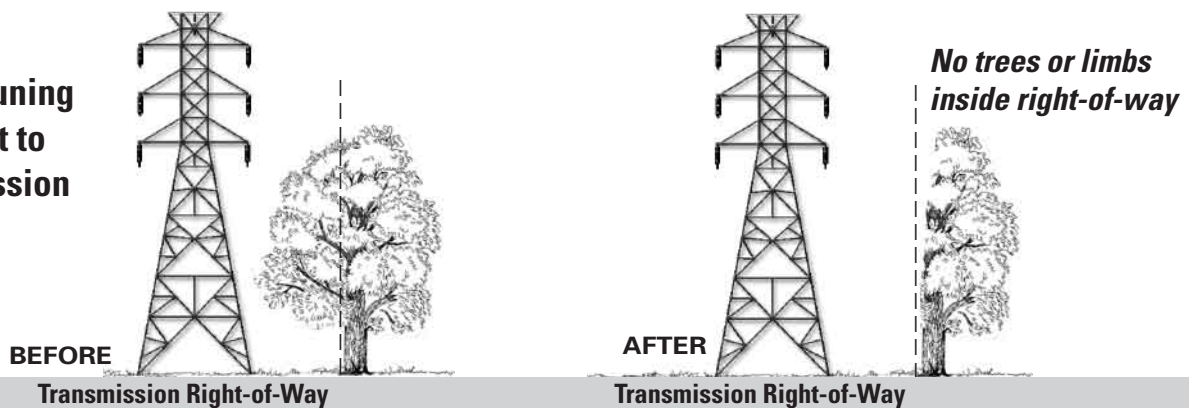

What will my pruned tree look like?

V-Pruning around distribution lines

Side-Pruning around distribution lines

Side-Pruning adjacent to transmission lines

CenterPoint Energy prunes trees that could interfere with the safe and reliable operation of our power lines.

We employ degreed foresters to work with qualified tree-pruning contractors to prune and train trees to grow away from power lines. CenterPoint Energy's tree-pruning practices are based on national standards.