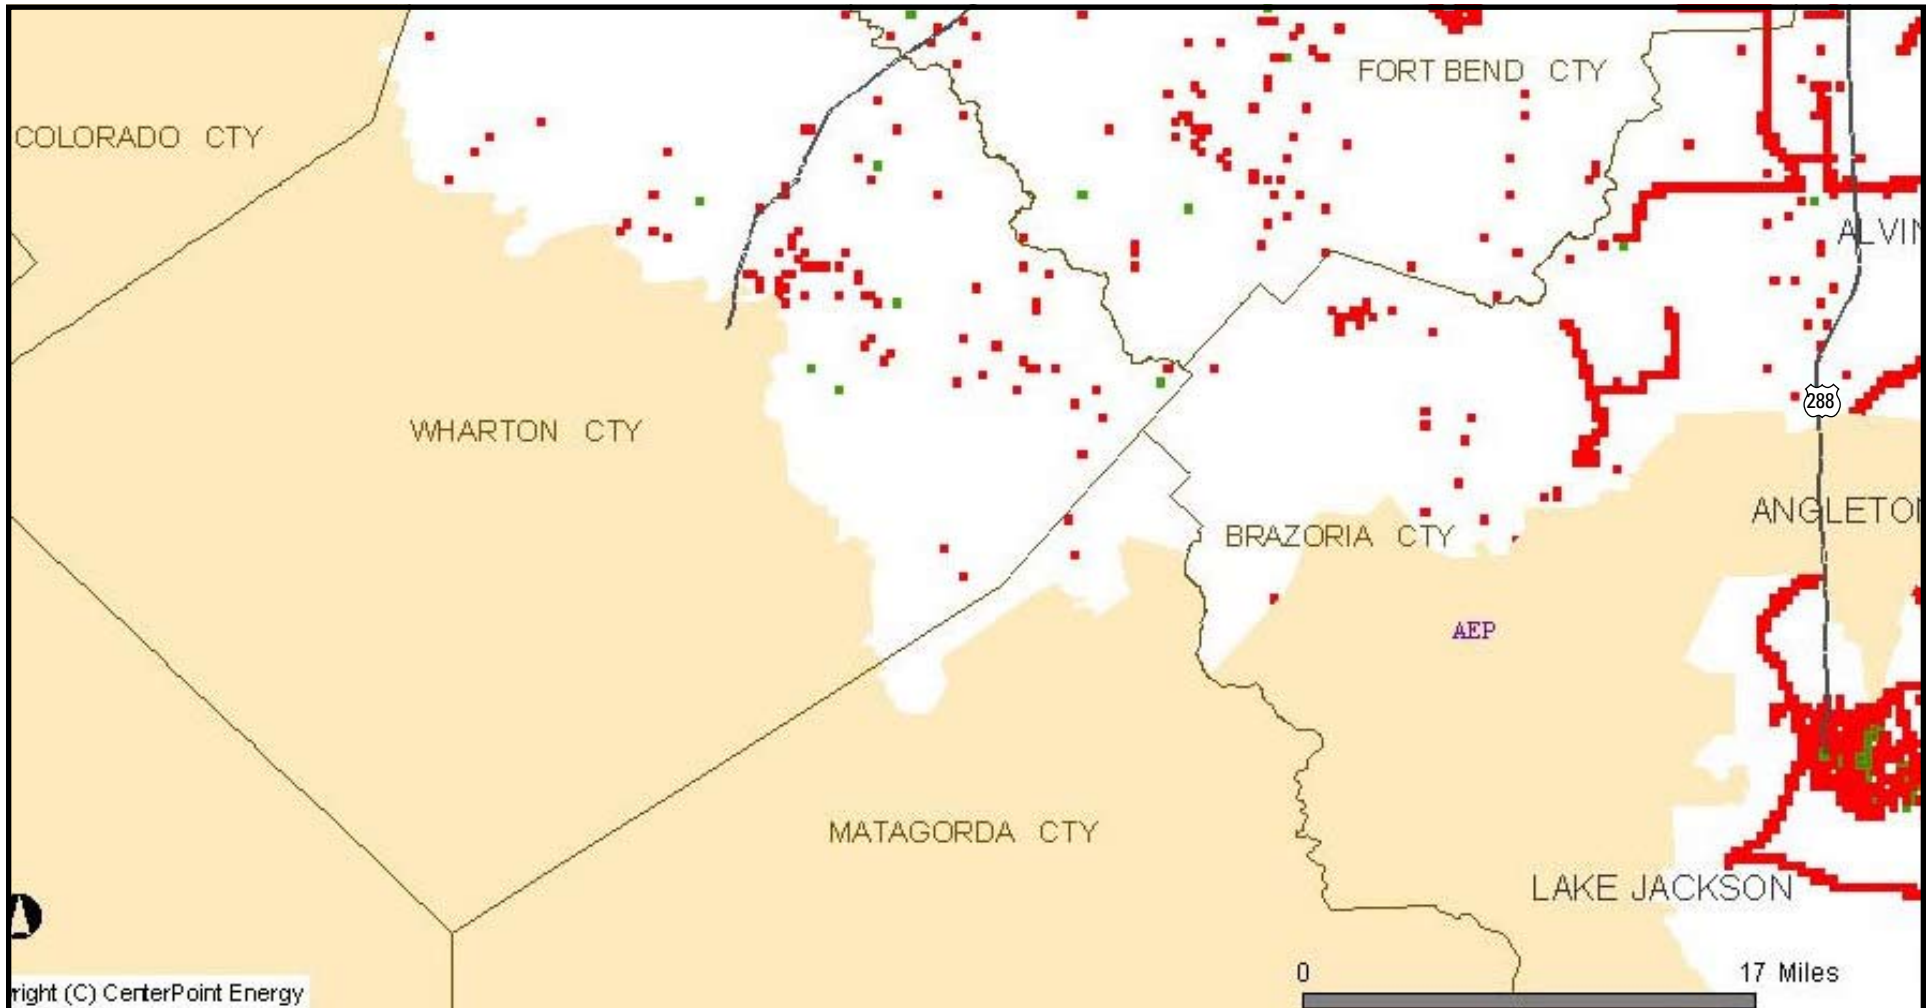

CenterPoint Energy Outage and Restoration Map - Southwest Region

Copyright (C) CenterPoint Energy

LEGEND

- **Outage Area**
- **Restored Area**
- **Some power restored, some outages remain**
- **Service territory with no outages reported**

As of 09/16/2008 10 a.m. CST
CenterPoint Energy reports
1.49 million customers without power
(out of 2.26 million customers)

Click below to view a specific region
in detail.

[Northwest](#)

[Northeast](#)

[West](#)

[East](#)

[Southwest](#)

[Southeast](#)