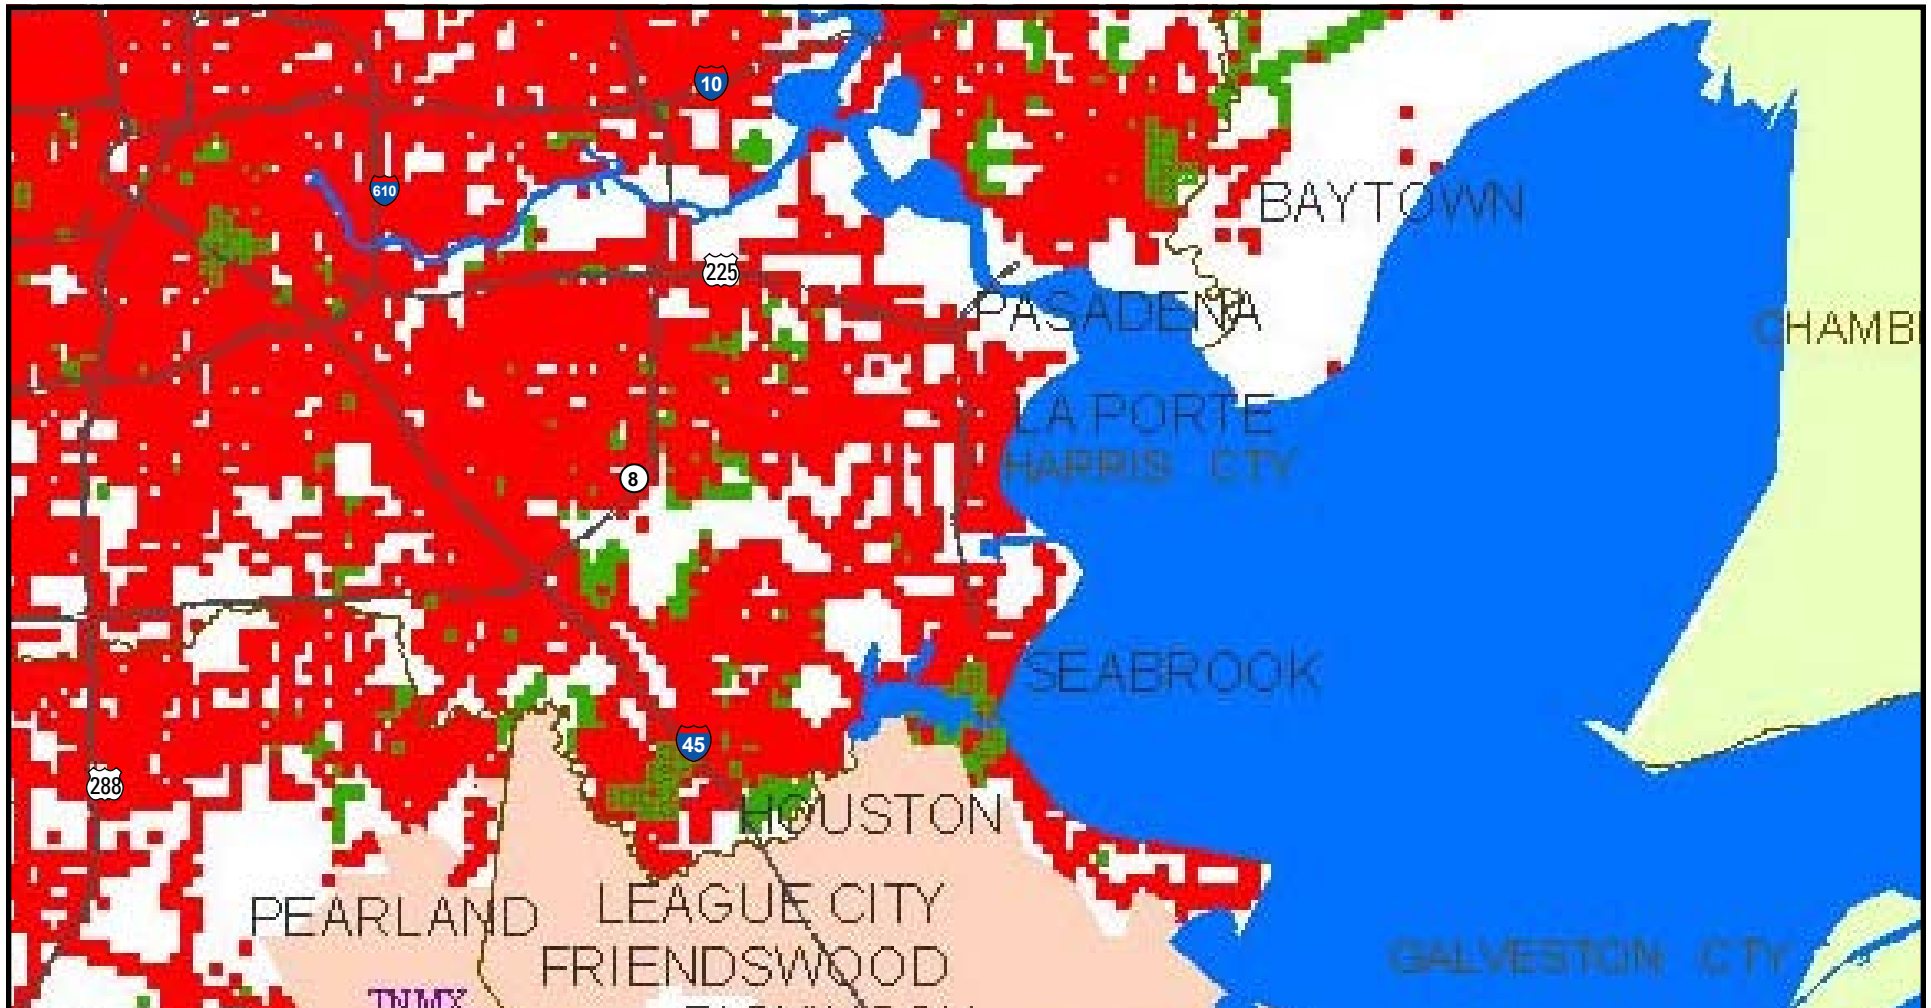

## LEGEND

- Outage Area
- Restored Area
- Some power restored, some outages remain
- Service territory with no outages reported

As of 09/16/2008 10 a.m. CST  
CenterPoint Energy reports  
1.49 million customers without power  
(out of 2.26 million customers)

Click below to view a specific region  
in detail.

[Northwest](#)

[West](#)

[Southwest](#)

[Northeast](#)

[East](#)

[Southeast](#)

# CenterPoint Energy Outage and Restoration Map - East Region

Click below to view a specific region  
 in detail.

- |                           |                           |
|---------------------------|---------------------------|
| <a href="#">Northwest</a> | <a href="#">Northeast</a> |
| <a href="#">West</a>      | <a href="#">East</a>      |
| <a href="#">Southwest</a> | <a href="#">Southeast</a> |