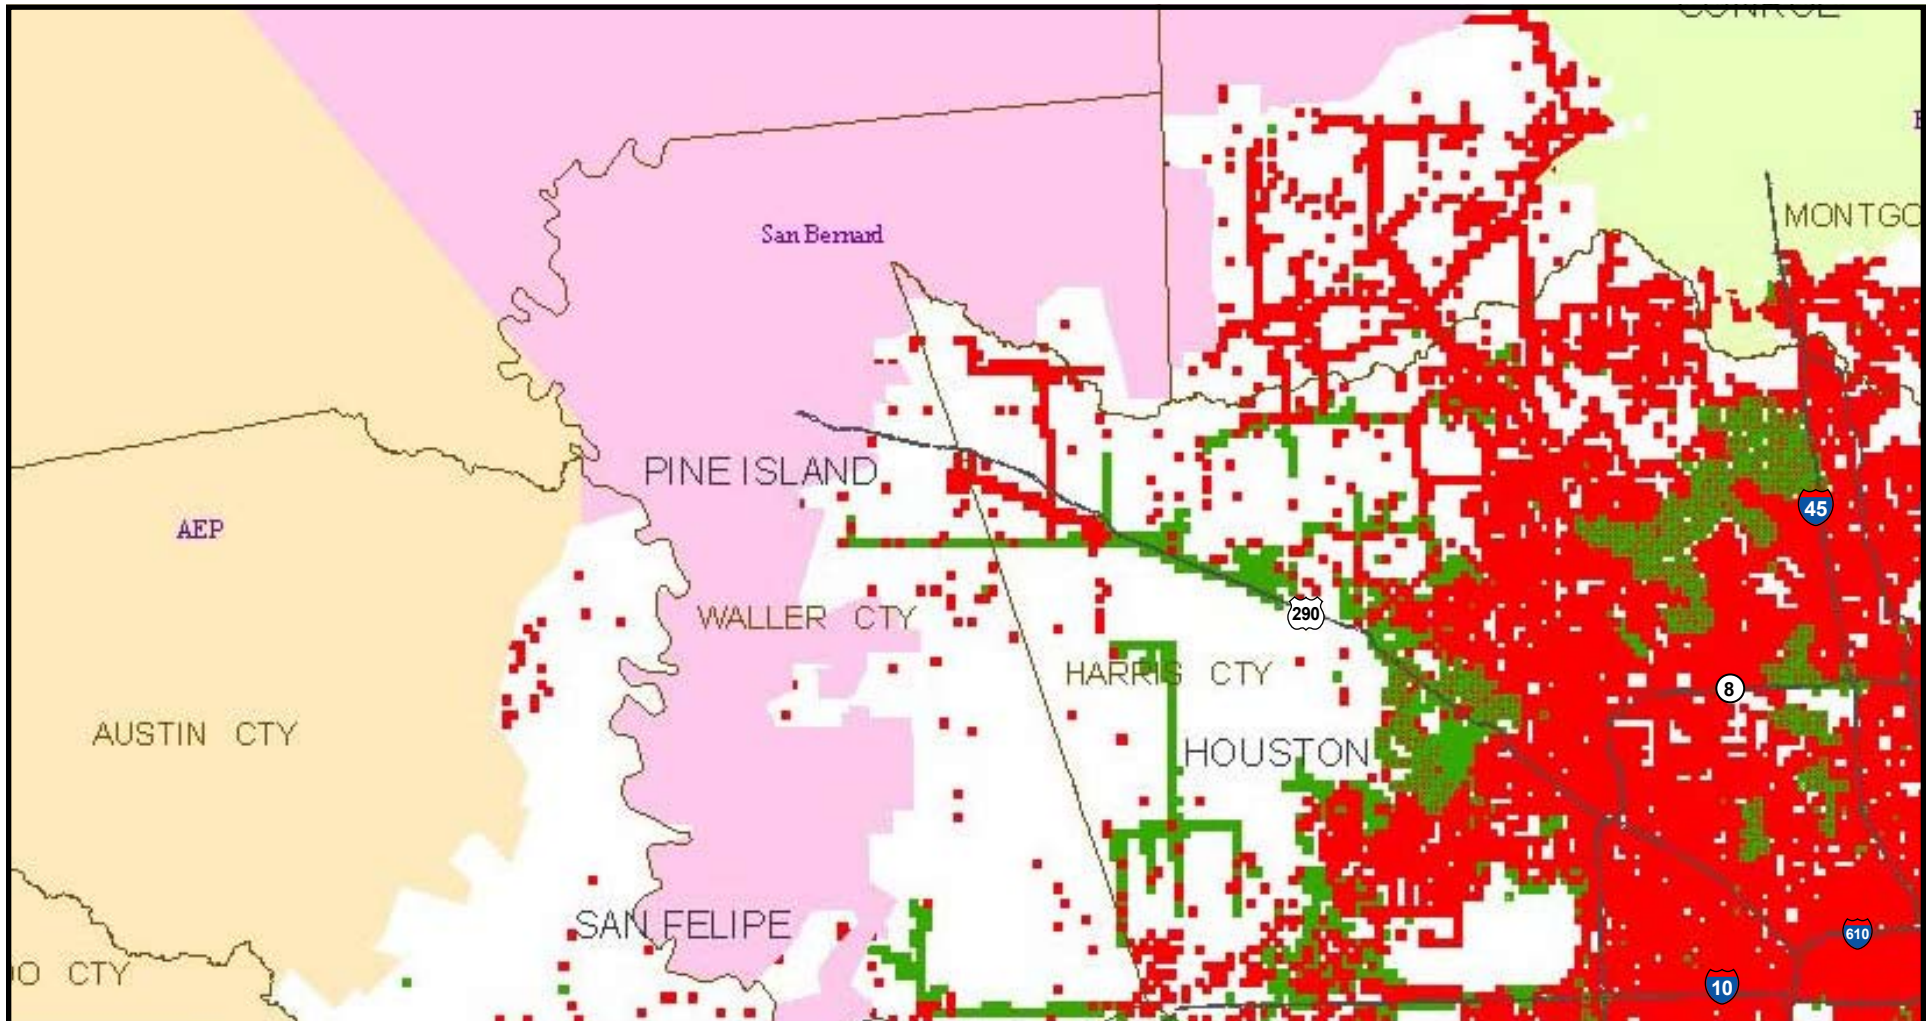

## LEGEND

- Outage Area
- Service territory with no outages reported

As of 09/16/2008 10 a.m. CST CenterPoint Energy reports 1.49 million customers without power (out of 2.26 million customers)

Click below to view a specific region in detail.

[Northwest](#)

[West](#)

[Southwest](#)

[Northeast](#)

[East](#)

[Southeast](#)

# CenterPoint Energy Outage and Restoration Map - Northwest Region

Click below to view a specific region  
in detail.

- |                           |                           |
|---------------------------|---------------------------|
| <a href="#">Northwest</a> | <a href="#">Northeast</a> |
| <a href="#">West</a>      | <a href="#">East</a>      |
| <a href="#">Southwest</a> | <a href="#">Southeast</a> |