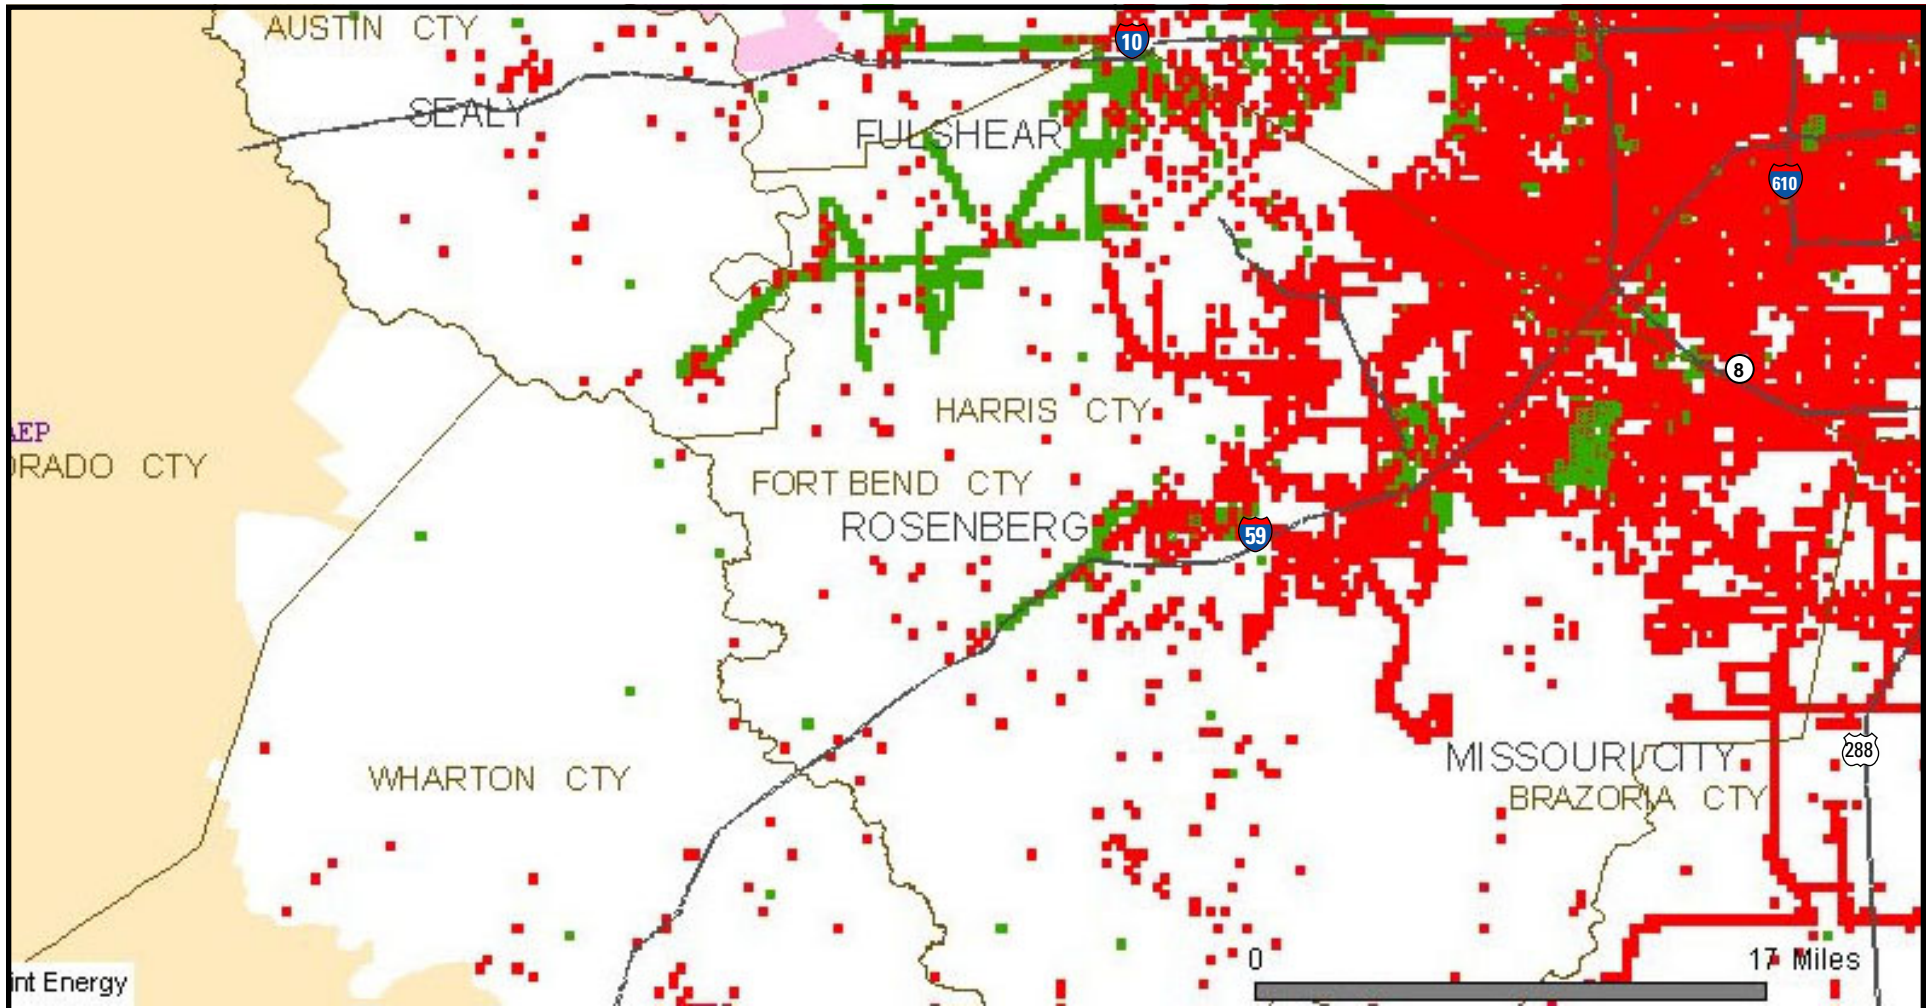

# CenterPoint Energy Outage and Restoration Map - Northwest Region

## LEGEND

- Outage Area
- Restored Area
- Some power restored, some outages remain
- Service territory with no outages reported

As of 09/16/2008 10 a.m. CST  
CenterPoint Energy reports  
1.49 million customers without power  
(out of 2.26 million customers)

Click below to view a specific region  
in detail.

- |                           |                           |
|---------------------------|---------------------------|
| <a href="#">Northwest</a> | <a href="#">Northeast</a> |
| <a href="#">West</a>      | <a href="#">East</a>      |
| <a href="#">Southwest</a> | <a href="#">Southeast</a> |

# CenterPoint Energy Outage and Restoration Map - West Region