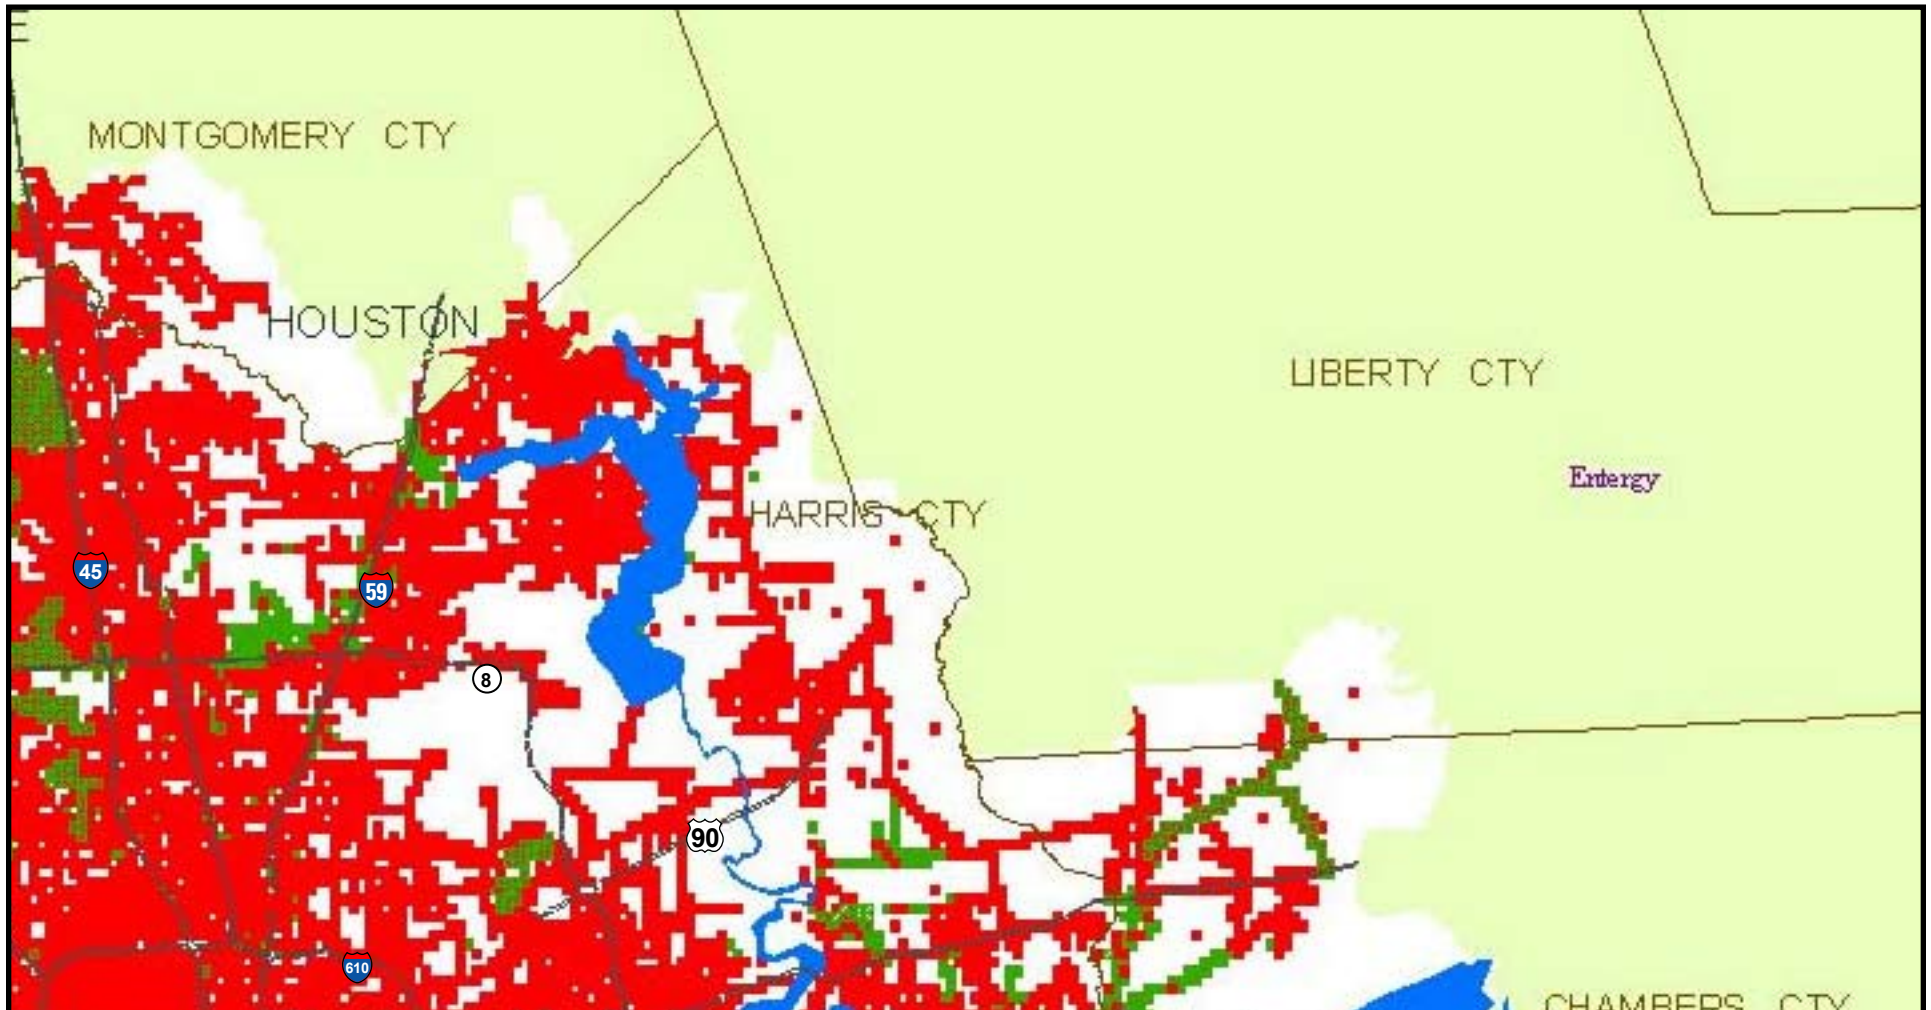

## LEGEND

- **Outage Area**
- **Restored Area**
- **Some power restored, some outages remain**
- Service territory with no outages reported**

As of 09/16/2008 10 a.m. CST  
CenterPoint Energy reports  
1.49 million customers without power  
(out of 2.26 million customers)

Click below to view a specific region  
in detail.

[Northwest](#)

[Northeast](#)

[West](#)

[East](#)

[Southwest](#)

[Southeast](#)

# CenterPoint Energy Outage and Restoration Map - Northeast Region