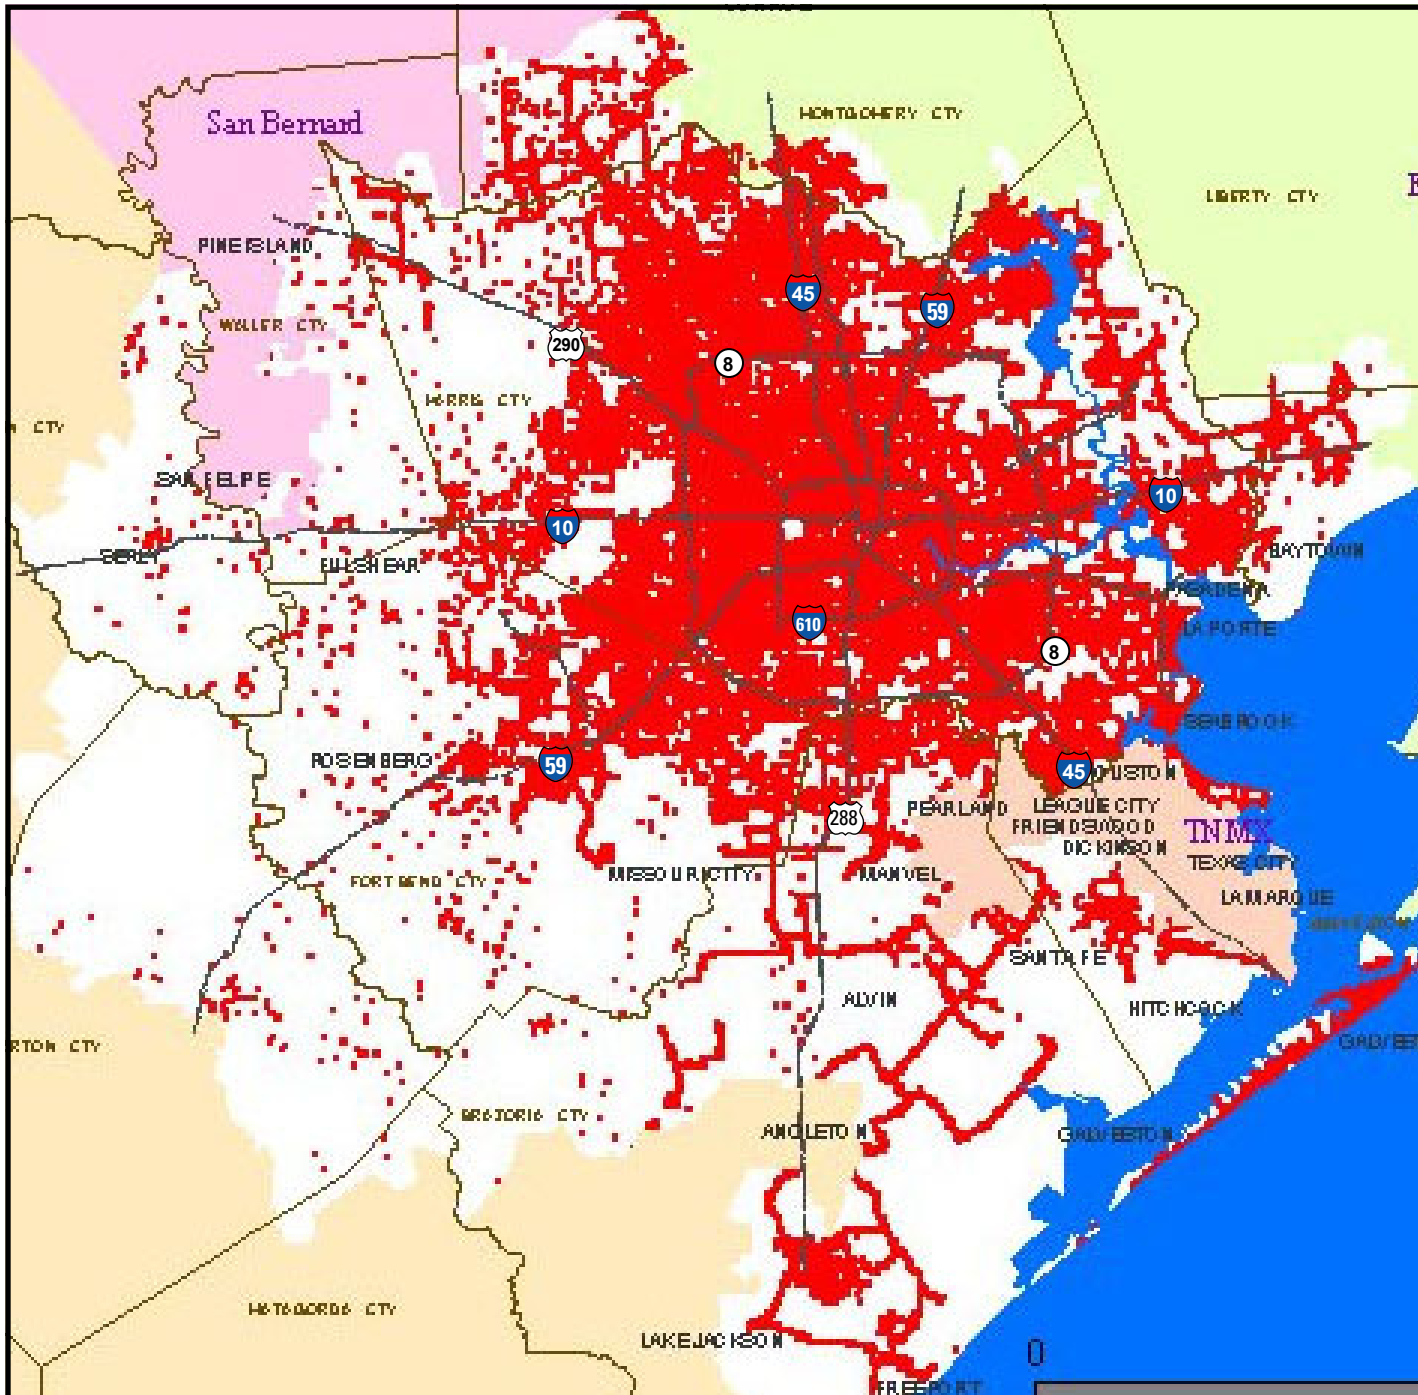

# CenterPoint Energy Outage and Restoration Map - Outage Area

## LEGEND

- Outage Area
- Service territory with no outages reported

As of 09/16/2008 10 a.m. CST CenterPoint Energy reports 1.49 million customers without power (out of 2.26 million customers)

Click below to view a specific region in detail.

[Northwest](#)

[West](#)

[Southwest](#)

[Northeast](#)

[East](#)

[Southeast](#)